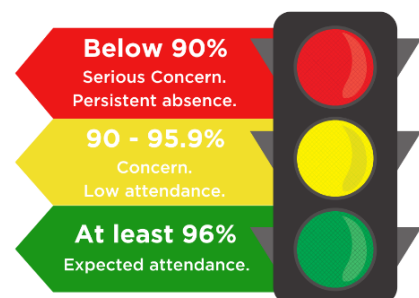

Website: www.lympshamcofeacademy.co.uk

Healthy Schools

Safeguarding children is everyone's responsibility

Reminder—The school gates close at 8.55 in the morning.

DIARY DATES— SUMMER TERM

Bulletin No 6

June Wednesday 19th 2—3pm	New September Reception children and parents 'Stay and Play'	Monday 8th SPORT and HEALTH WEEK	Year 3 and 4 ukulele concert at 9am in the school hall. Year 3 and 4 families welcome to come along and watch.
Wednesday 19th	Year 4 'Moving Up Celebration' trip to Wells Cathedral	Thursday 9th	Olympic athlete visit to school —please submit all sponsorship
Tuesday 25th	New September Reception children 'Stay and Play' without parents	Friday 10th	School sports day 9.30am
Thursday 27th	Non school uniform day for FOLS—bring an item to donate for the summer party	Wednesday 17th	Plan B sports day if the 10th is wet
July Tuesday 2nd	Road safety day in school	Tuesday 23rd	Leavers services year 4 families invited
Wednesday 3rd	Transition morning for all year groups. Year 4 to HSMS and new September reception children in school 9-12	Tuesday 23rd END OF TERM	FOLS summer party from 3pm

Friday Celebration Assembly dates

June 21st	Phoenix
June 28th	Griffins
July 5th	Elves
July 19th	Unicorns

Lymsham Attendance Mission-We need your help!

Whole school target 2023-2024 : **96%**

Lymsham attendance 2022-2023: **94%**

Attendance this year to date: **93%**

ATTENDANCE

Every day counts!

Expected attendance means having no more than seven days off this school year!