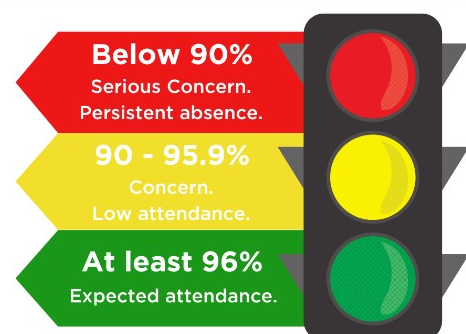

Your fundraising and support really does make such a difference to our school.

Lympsham Attendance Mission-We need your help!

Whole school target 2023-2024 : 96%

Lympsham attendance 2022-2023: 94%

Attendance this year to date: 96%

ATTENDANCE

Every day counts!

Expected attendance means having no more than seven days off this school year!